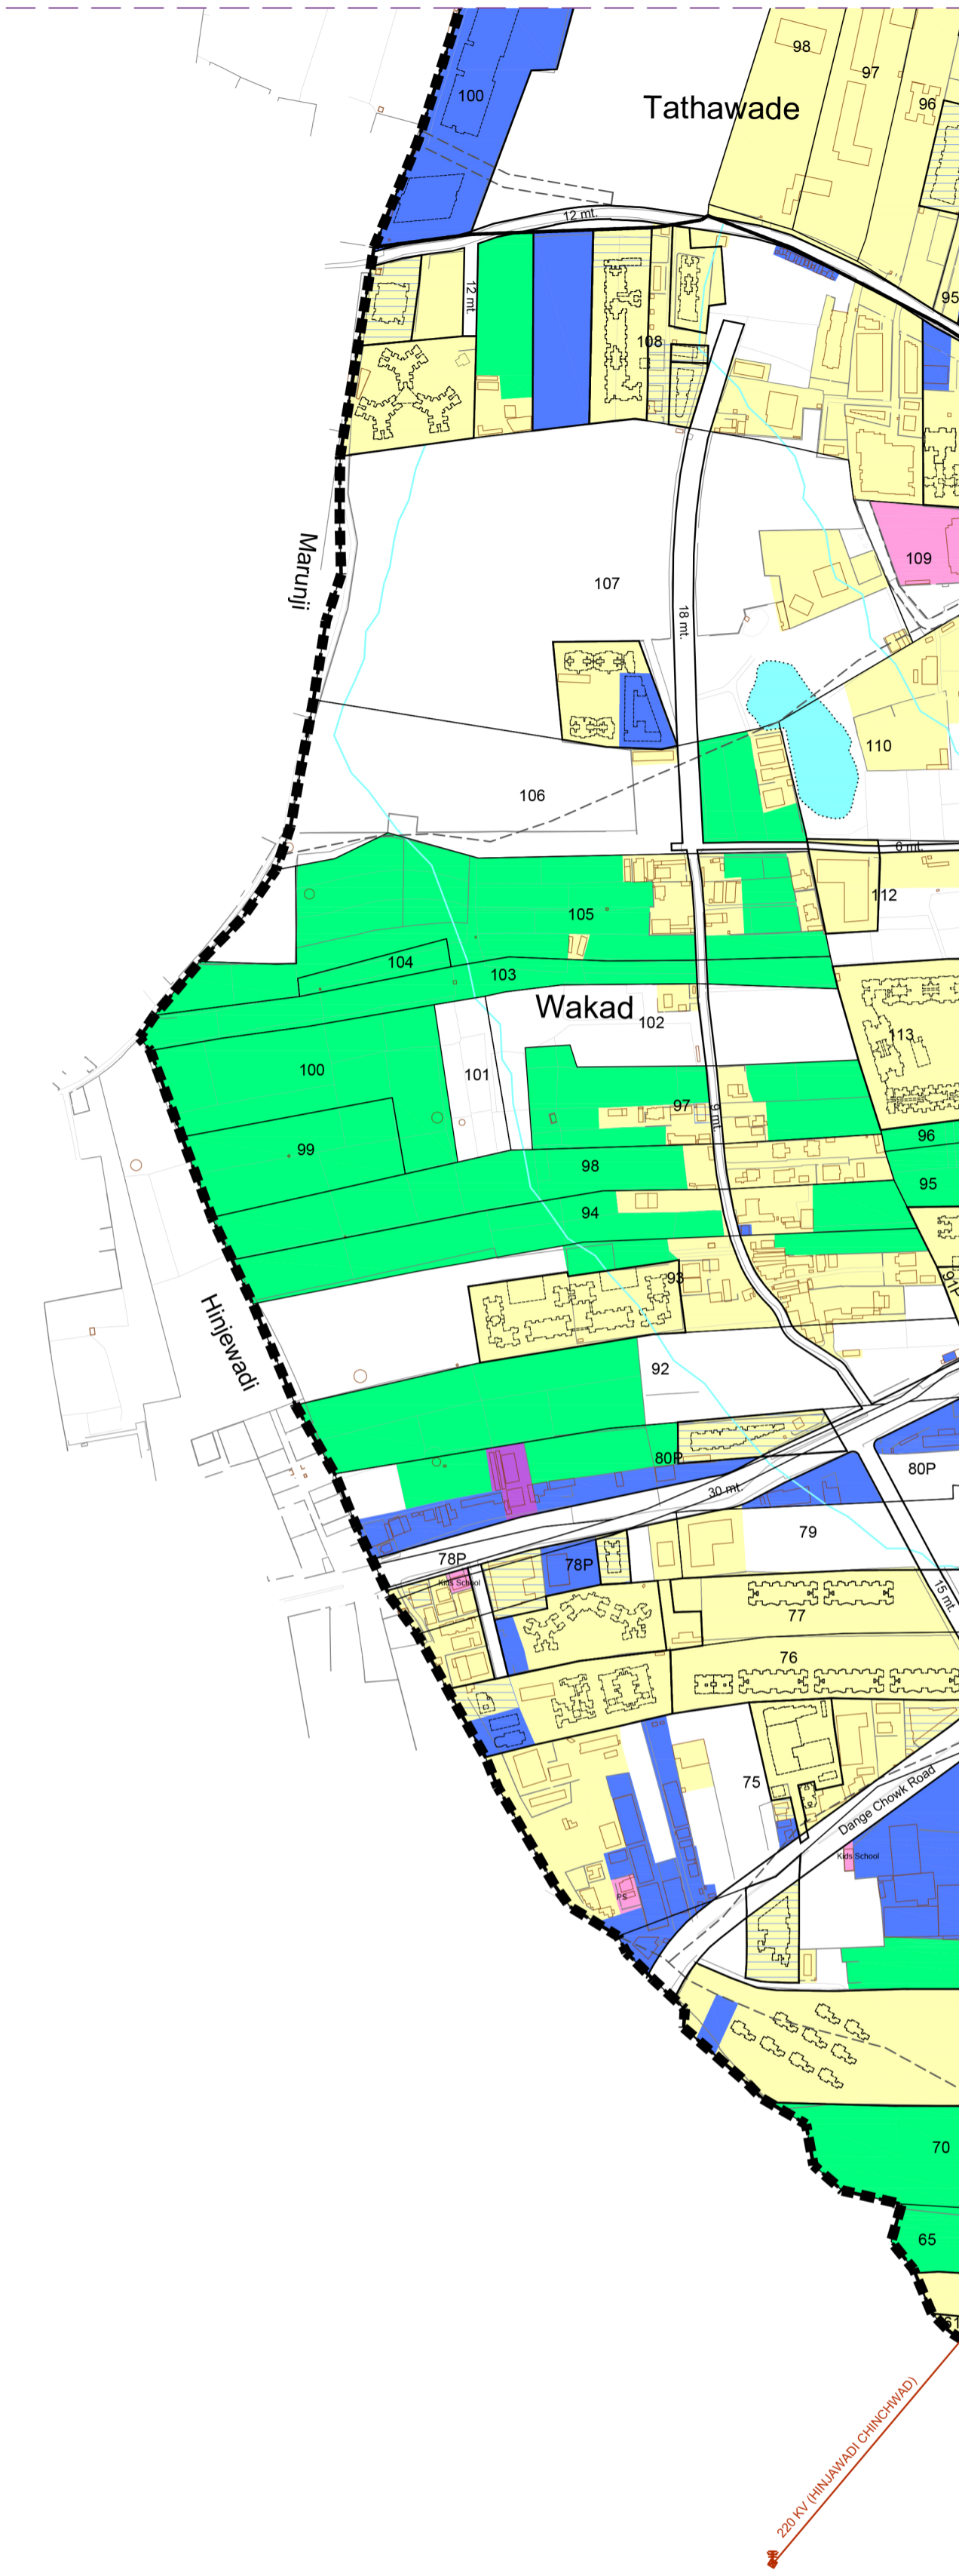

Village :- Tathawade, Wakad

Sheet No.- 24

Note:
1. For legend refer Key map
2. The references used for the Preparation of the entire Final Existing Land Use Map has been mentioned in the Key Map Notes.

Prepared by	Checked by
 Project Draftsman (HCPDPM)	 Jr. Draftsman PCMC & SPA DP Unit
 Project Planner (HCPDPM)	 Jr. Draftsman PCMC & SPA DP Unit
 Asst. Town Planner PCMC & SPA DP Unit	
 Asst. Town Planner PCMC & SPA DP Unit	 Town Planner PCMC & SPA DP Unit